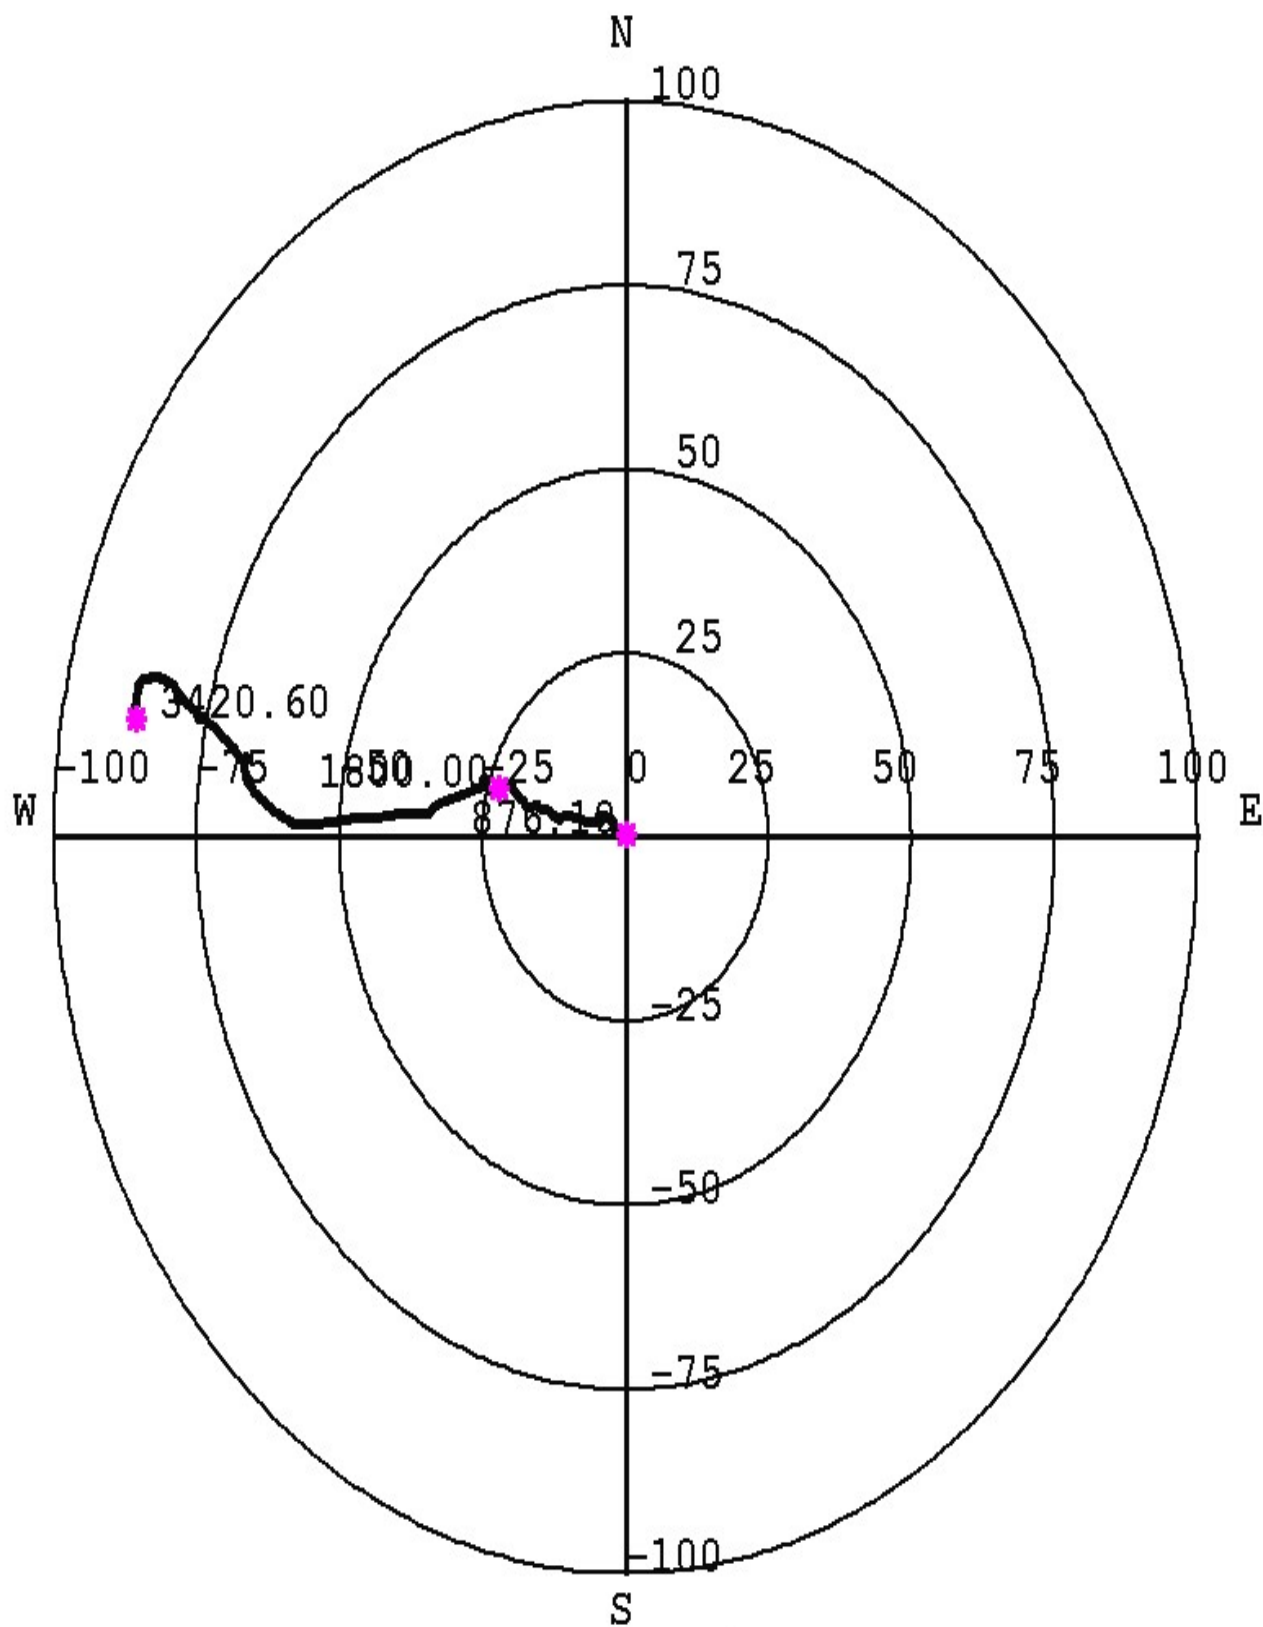

TVD CROSS SECTION LOOKING DOWN

Scale: 25 meters/division